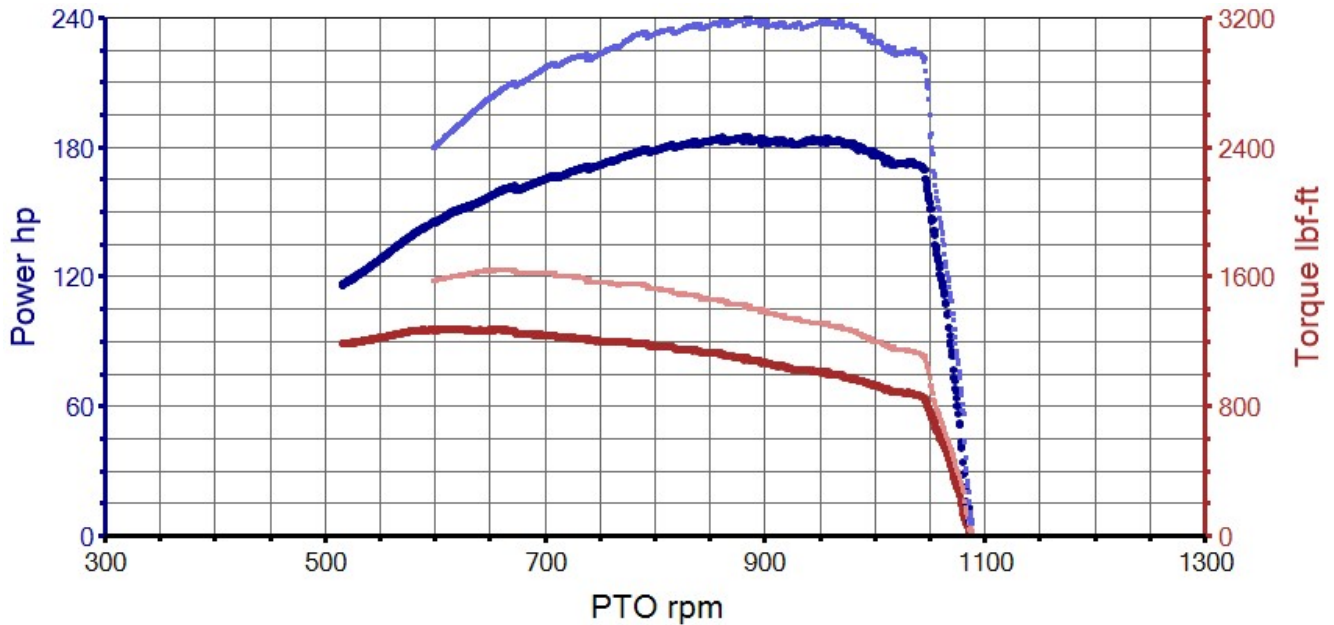

Tractor

Serial Number	: Standard Boost Off	Mapped Boost Off
Manufacturer	: New Holland	New Holland
Model	: T7050	T7050

Test Results

High Idle	: 5.6 hp	1087 rpm	5.6 hp	1088 rpm
PTO Speed	: 176.5 hp	1000 rpm	228.8 hp	1000 rpm
Max Power	: 184.9 hp	883 rpm	240.1 hp	886 rpm
Max Torque	: 1282 lbf-ft	618 rpm	1647 lbf-ft	668 rpm