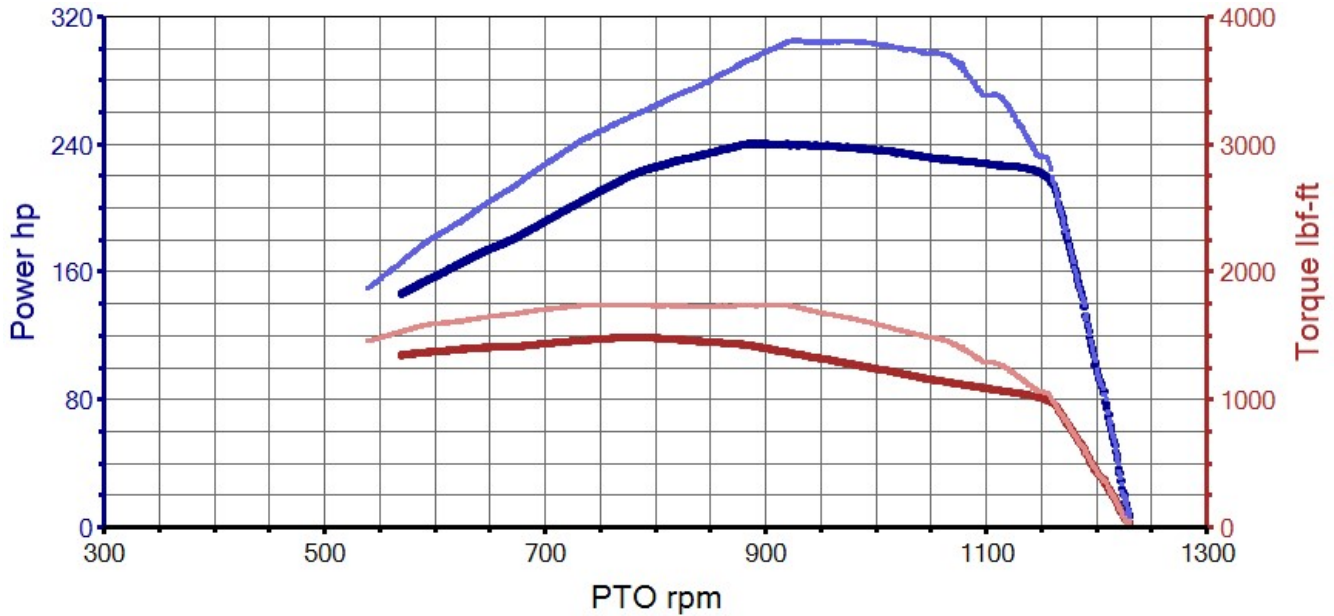

Tractor

Serial Number : Standard Boost On Mapped Boost Locked (On)
Year : 2015 2015
Manufacturer : New Holland New Holland
Model : T7.270 T7.270

Test Results

High Idle	: 6.5 hp	1230 rpm	6.5 hp	1230 rpm
PTO Speed	: 236.4 hp	1000 rpm	303.0 hp	1000 rpm
Max Power	: 240.5 hp	896 rpm	305.4 hp	925 rpm
Max Torque	: 1491 lbf-ft	779 rpm	1741 lbf-ft	763 rpm