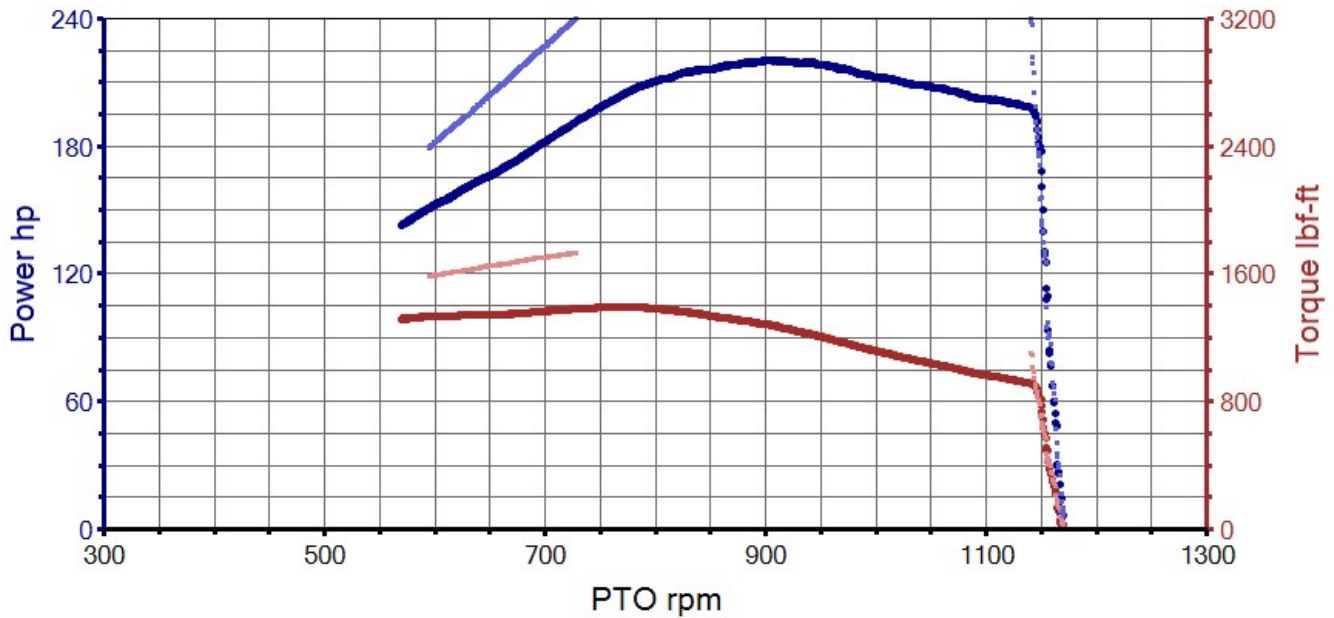

Tractor

Serial Number	: Standard Boost Off	Mapped Boost Locked (Off)
Year	: 2015	2015
Manufacturer	: New Holland	New Holland
Model	: T7.270	T7.270

Test Results

High Idle	: 6.1 hp	1169 rpm	6.1 hp	1170 rpm
PTO Speed	: 212.7 hp	1000 rpm	302.5 hp	1000 rpm
Max Power	: 220.6 hp	905 rpm	304.4 hp	927 rpm
Max Torque	: 1393 lbf-ft	785 rpm	1740 lbf-ft	777 rpm