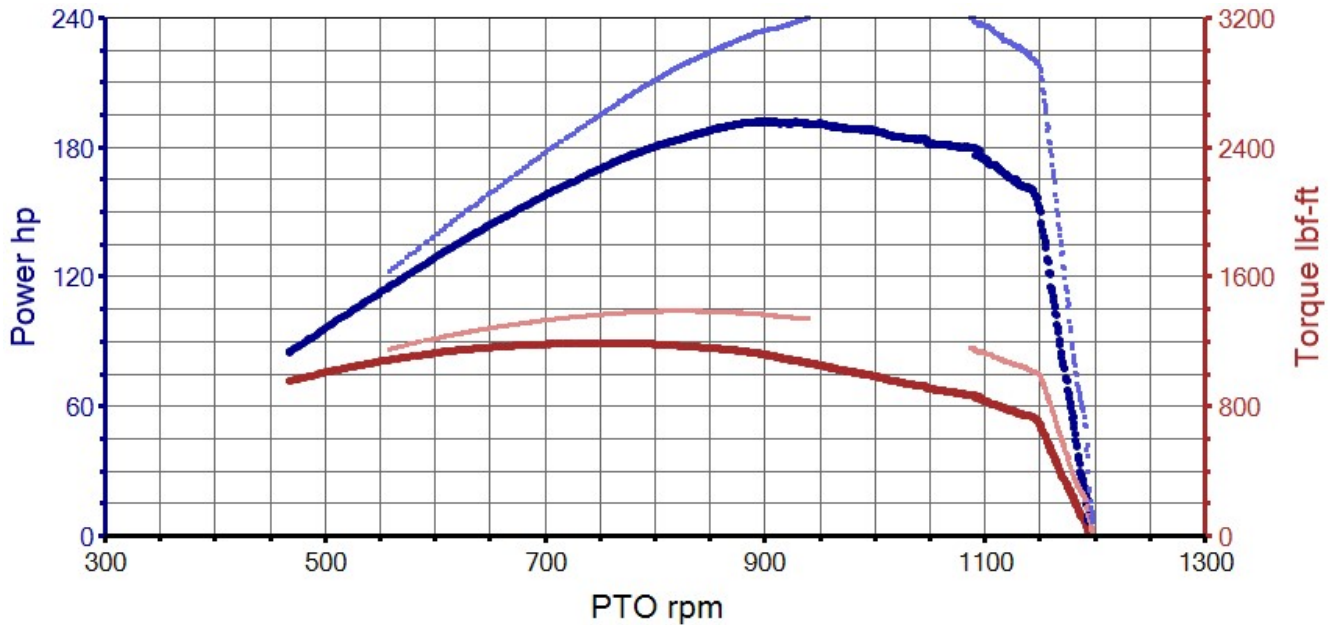

Tractor

Registration Number	: Standard Boost On	Mapped Boost On
Manufacturer	: New Holland	New Holland
Model	: T7.225	T7.225
Engine Type	:	

Test Results

High Idle	:	6.3 hp	1194 rpm	6.3 hp	1198 rpm
PTO Speed	:	187.7 hp	1000 rpm	248.0 hp	1000 rpm
Max Power	:	192.1 hp	900 rpm	248.6 hp	995 rpm
Max Torque	:	1193 lbf-ft	762 rpm	1391 lbf-ft	817 rpm