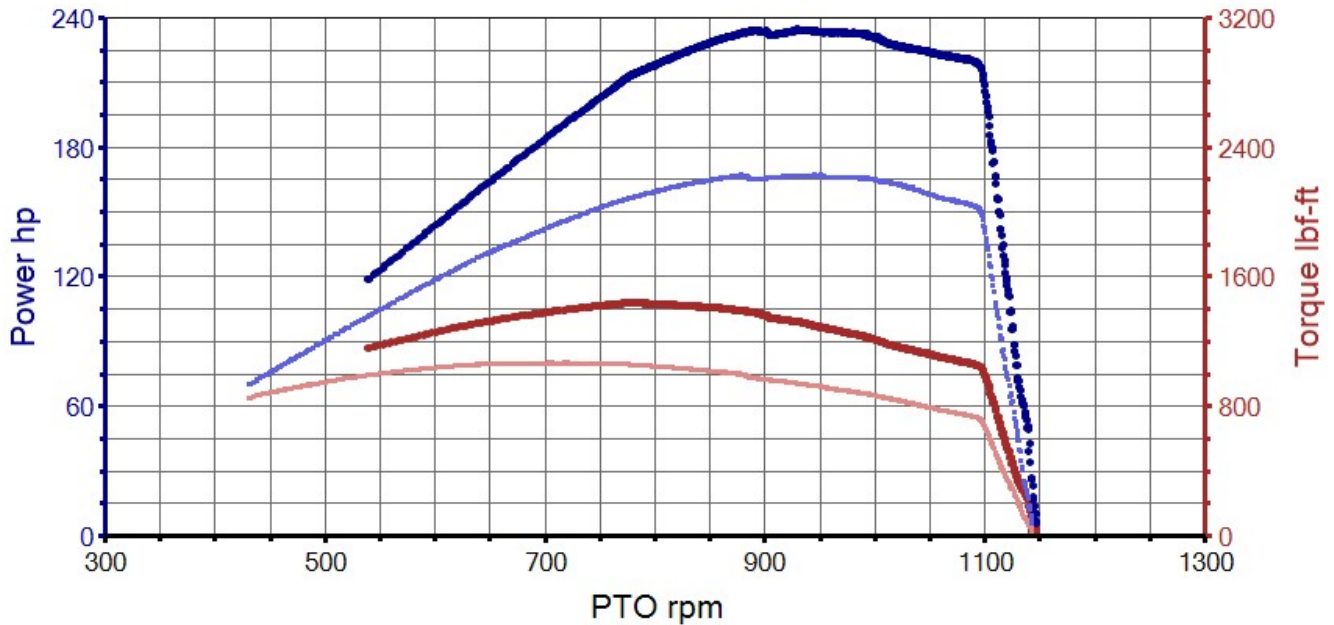

Tractor

Serial Number	: Mapped Boost Off	Standard Boost Off
Manufacturer	: New Holland	New Holland
Model	: T7.225	T7.225

Test Results

High Idle	: 6.0 hp	1146 rpm	5.9 hp	1142 rpm
PTO Speed	: 230.9 hp	1000 rpm	165.2 hp	1000 rpm
Max Power	: 234.6 hp	930 rpm	167.2 hp	878 rpm
Max Torque	: 1443 lbf-ft	779 rpm	1069 lbf-ft	721 rpm