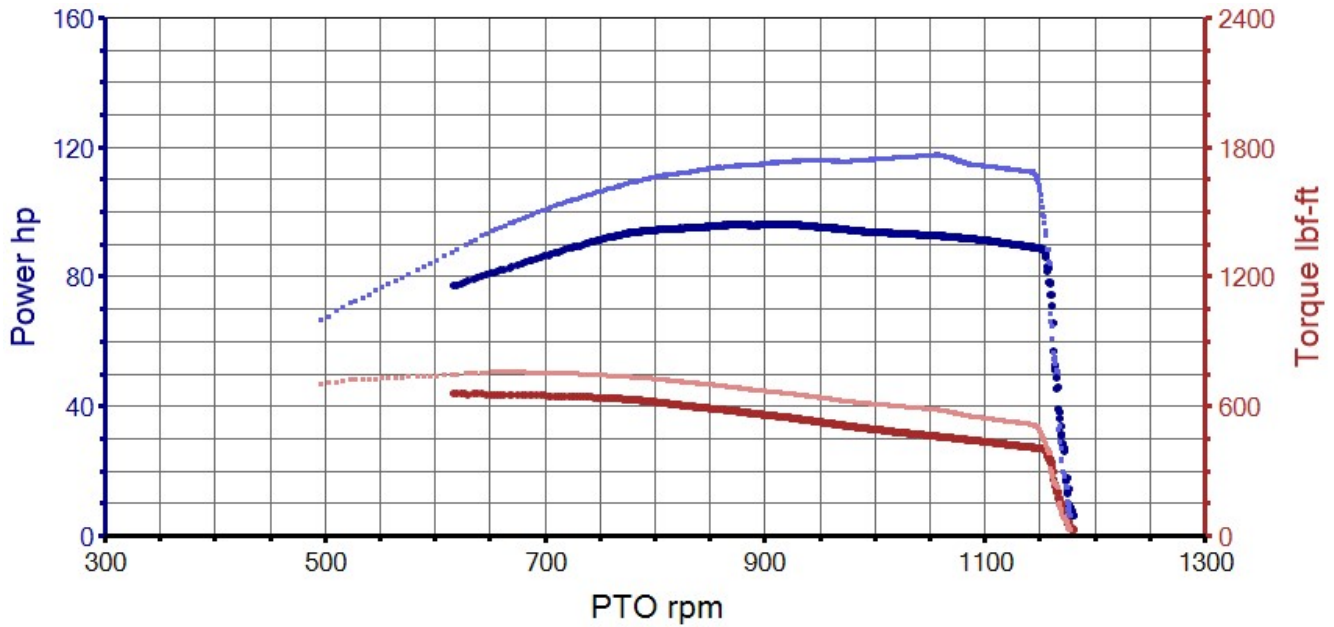

## Test Results

High Idle	: 6.2 hp	1180 rpm	6.2 hp	1177 rpm
PTO Speed	: 93.8 hp	1000 rpm	116.3 hp	999 rpm
Max Power	: 96.3 hp	916 rpm	117.7 hp	1059 rpm
Max Torque	: 657 lbf-ft	624 rpm	759 lbf-ft	662 rpm