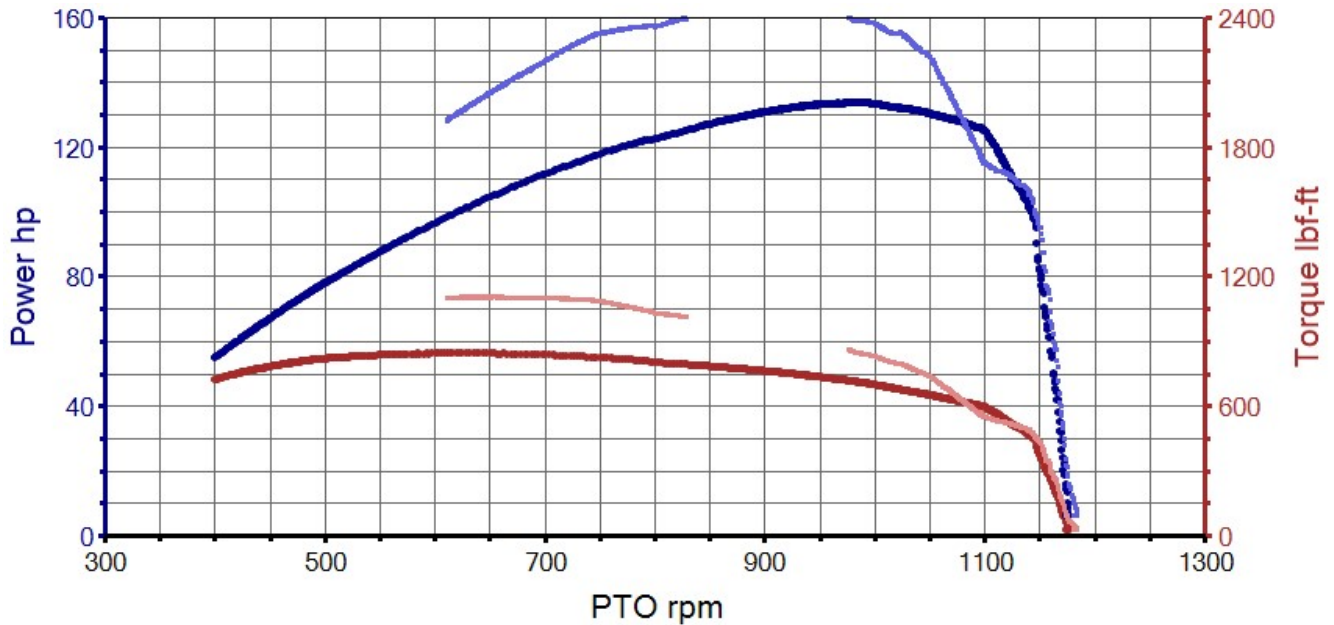

## Test Results

High Idle	: 6.1 hp	1175 rpm	6.2 hp	1184 rpm
PTO Speed	: 133.4 hp	1000 rpm	158.2 hp	1000 rpm
Max Power	: 133.9 hp	986 rpm	164.7 hp	901 rpm
Max Torque	: 848 lbf-ft	607 rpm	1107 lbf-ft	638 rpm