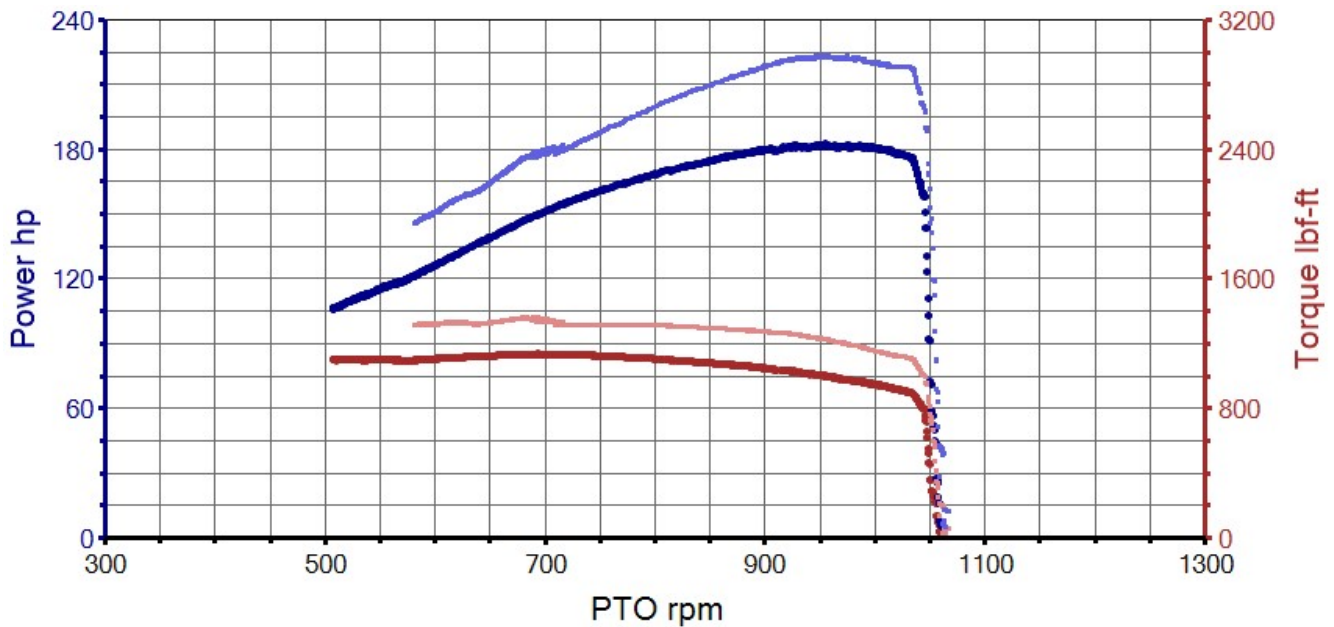

Tractor

Serial Number	: Standard	Mapped
Manufacturer	: Massey Ferguson	Massey Ferguson
Model	: 7718S	7718S

Test Results

High Idle	: 5.4 hp	1062 rpm	5.5 hp	1063 rpm
PTO Speed	: 180.7 hp	1000 rpm	220.1 hp	1000 rpm
Max Power	: 182.4 hp	955 rpm	223.4 hp	950 rpm
Max Torque	: 1137 lbf-ft	693 rpm	1361 lbf-ft	690 rpm