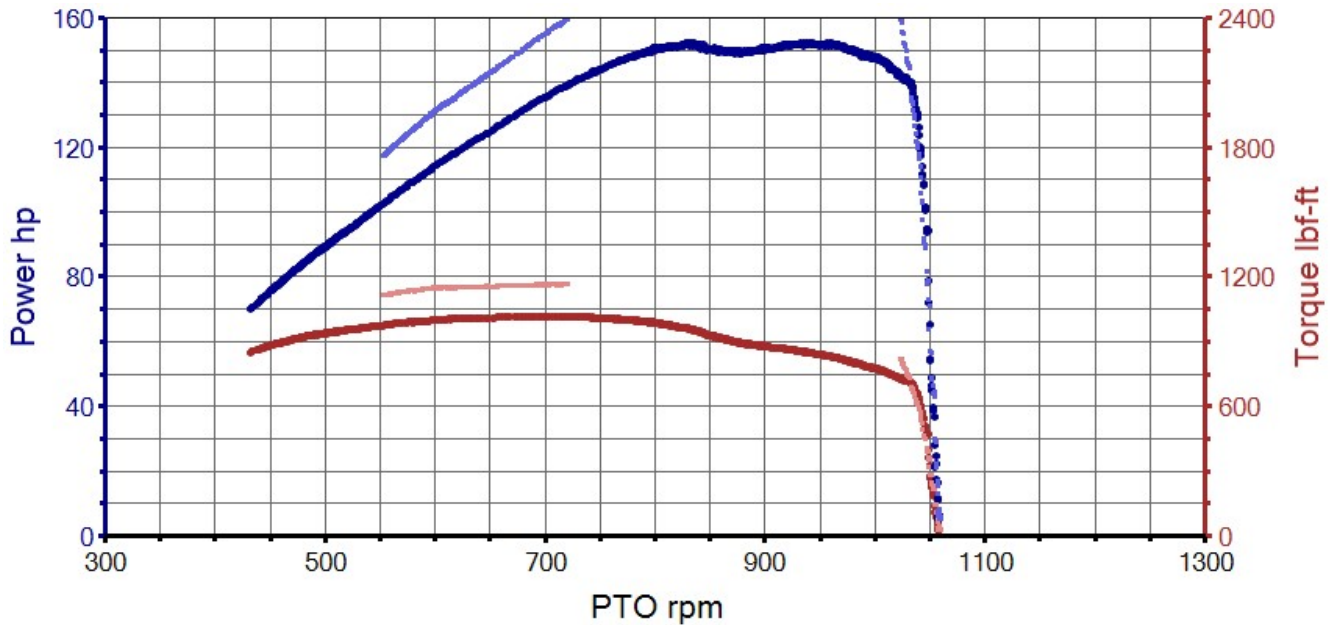

Tractor

Serial Number	: Standard	Mapped
Manufacturer	: Massey Ferguson	Massey Ferguson
Model	: 6715s	6715s

Test Results

High Idle	: 5.4 hp	1058 rpm	5.4 hp	1060 rpm
PTO Speed	: 147.6 hp	1000 rpm	182.5 hp	1000 rpm
Max Power	: 152.3 hp	833 rpm	184.3 hp	988 rpm
Max Torque	: 1018 lbf-ft	695 rpm	1167 lbf-ft	711 rpm