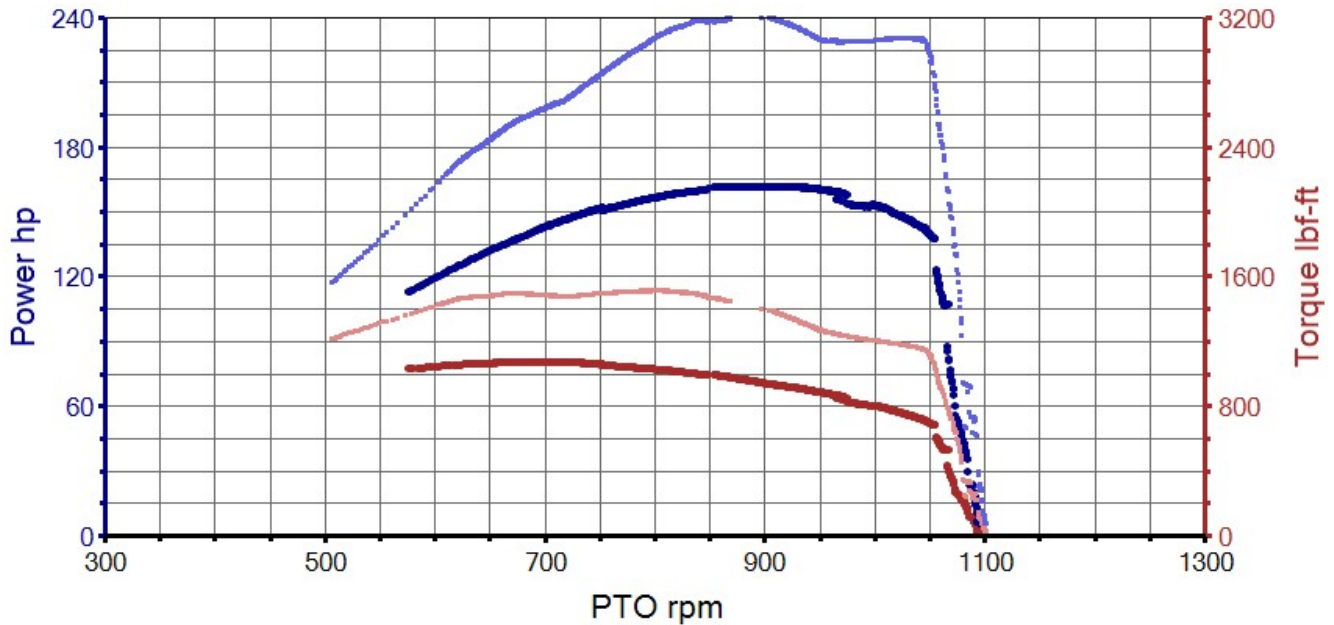

Tractor

Serial Number	: Standard	Mapped
Manufacturer	: Deutz-Fahr	Deutz-Fahr
Model	: lamborghini Spark 185	lamborghini Spark 185

Test Results

High Idle	: 5.6 hp	1096 rpm	5.7 hp	1100 rpm
PTO Speed	: 153.0 hp	1000 rpm	229.6 hp	1000 rpm
Max Power	: 162.0 hp	878 rpm	241.4 hp	880 rpm
Max Torque	: 1074 lbf-ft	696 rpm	1517 lbf-ft	807 rpm