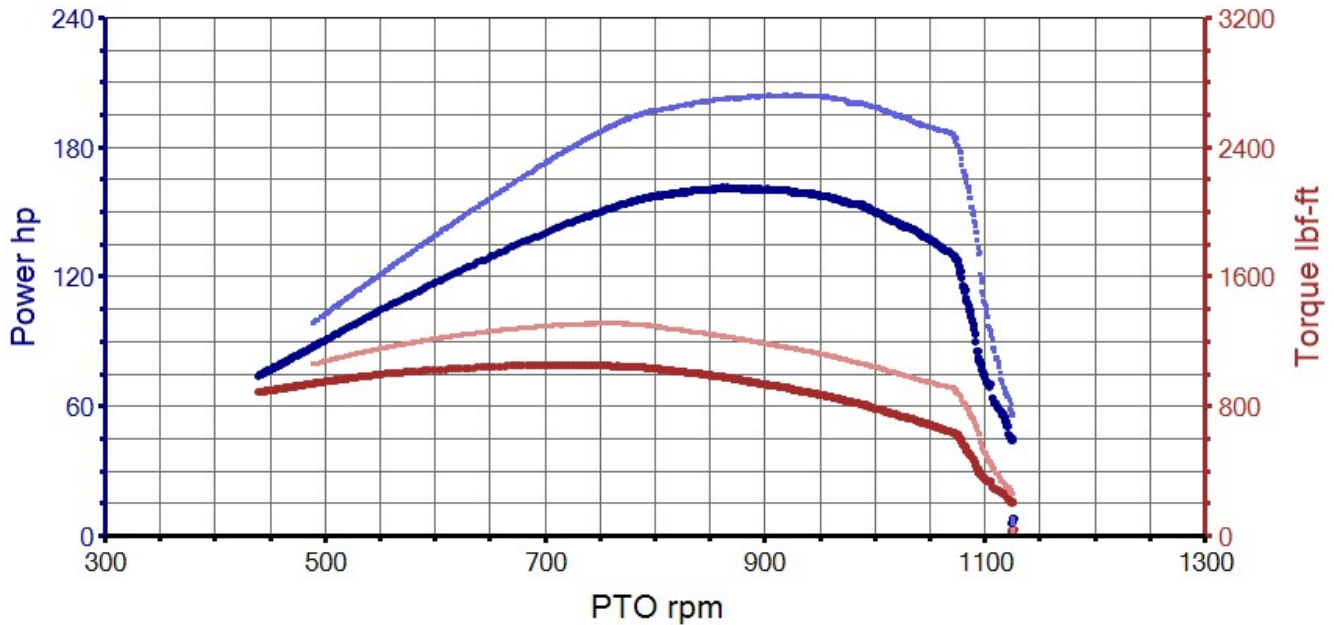

Tractor

Serial Number	: Standard	Mapped
Manufacturer	: John Deere	John Deere
Model	: 6930	6930

Test Results

High Idle	: 5.8 hp	1125 rpm	5.8 hp	1125 rpm
PTO Speed	: 149.7 hp	1000 rpm	199.0 hp	1000 rpm
Max Power	: 161.5 hp	862 rpm	204.4 hp	918 rpm
Max Torque	: 1055 lbf-ft	720 rpm	1314 lbf-ft	757 rpm