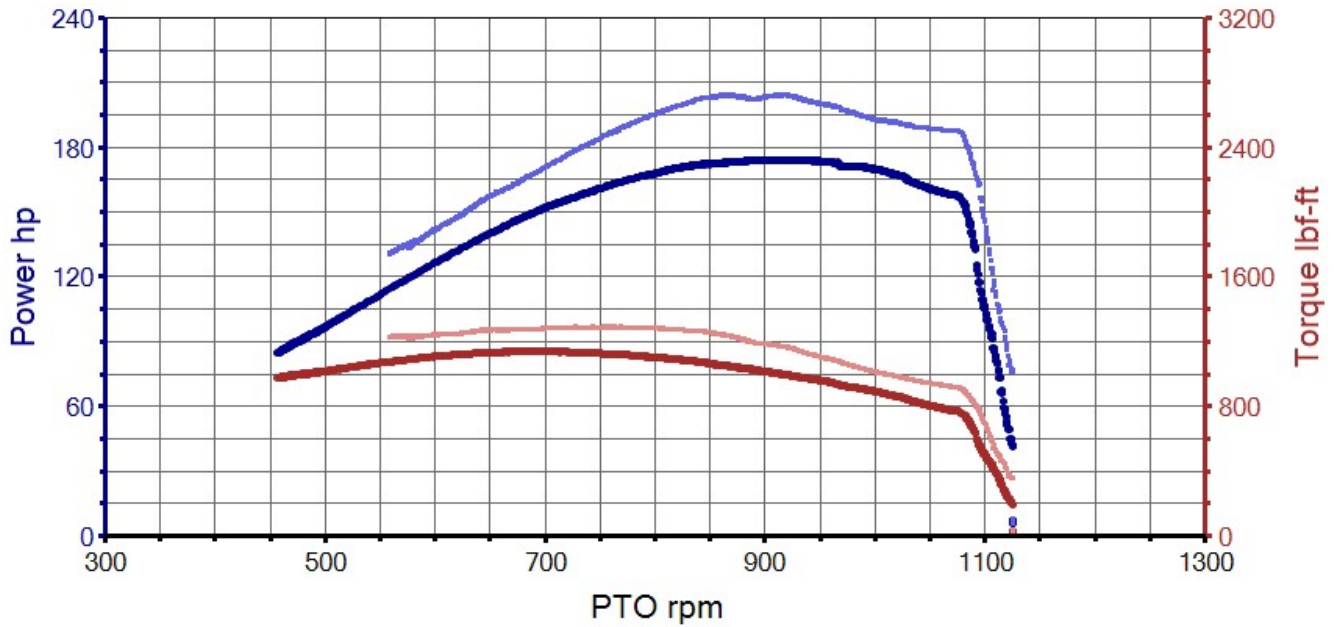

Tractor

Serial Number	: Standard	Mapped
Manufacturer	: John Deere	John Deere
Model	: 6920s	6920s

Test Results

High Idle	: 5.8 hp	1125 rpm	5.8 hp	1125 rpm
PTO Speed	: 170.0 hp	1000 rpm	192.9 hp	1000 rpm
Max Power	: 174.3 hp	909 rpm	204.6 hp	868 rpm
Max Torque	: 1141 lbf-ft	691 rpm	1292 lbf-ft	753 rpm