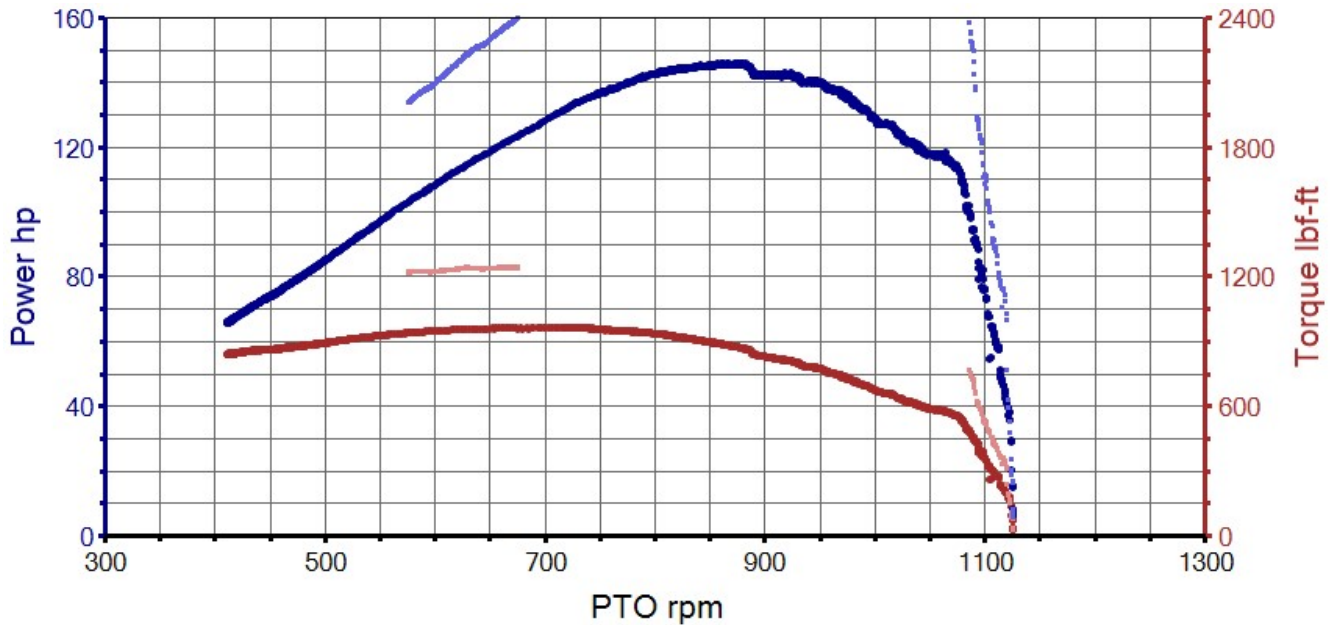

Tractor

Serial Number	: Standard	Mapped Mod 2
Manufacturer	: John Deere	John Deere
Model	: 6830	6830

Test Results

High Idle	: 5.8 hp	1125 rpm	5.8 hp	1125 rpm
PTO Speed	: 129.7 hp	1000 rpm	200.5 hp	1000 rpm
Max Power	: 146.1 hp	875 rpm	201.8 hp	985 rpm
Max Torque	: 965 lbf-ft	716 rpm	1246 lbf-ft	664 rpm