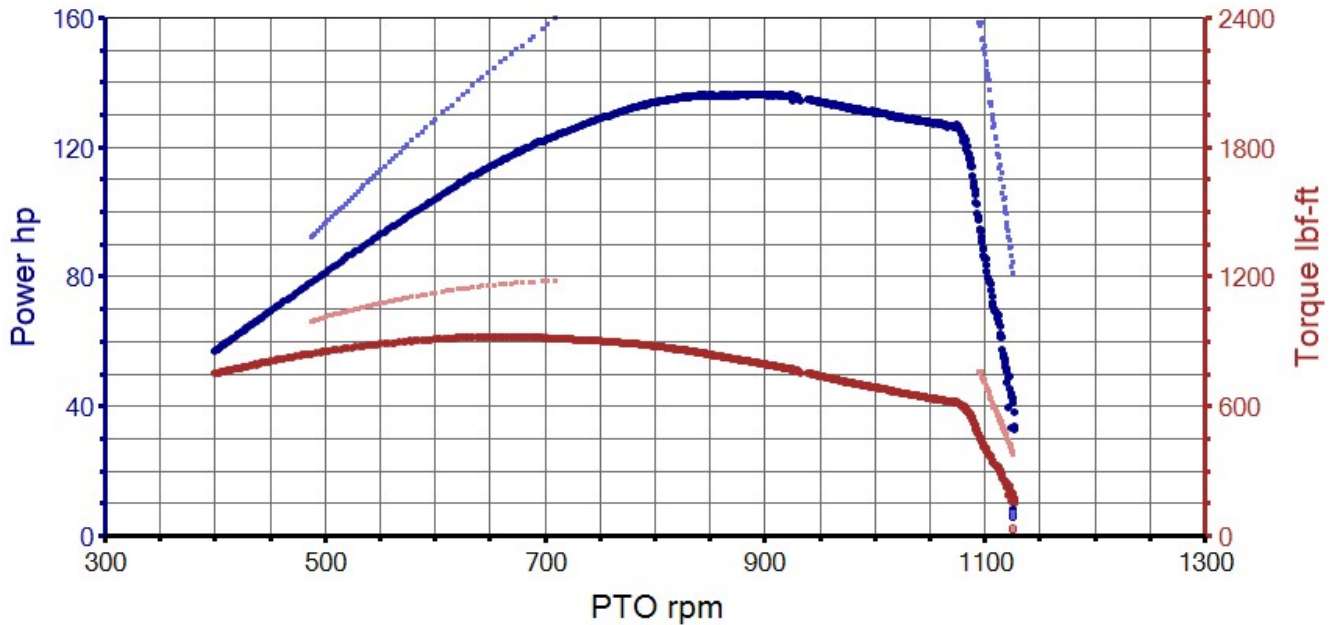

Tractor

Serial Number	: Standard	Mapped
Manufacturer	: John Deere	John Deere
Model	: 6820	6820

Test Results

High Idle	: 5.8 hp	1125 rpm	5.8 hp	1125 rpm
PTO Speed	: 130.7 hp	1000 rpm	201.7 hp	1000 rpm
Max Power	: 136.5 hp	886 rpm	201.9 hp	998 rpm
Max Torque	: 923 lbf-ft	658 rpm	1200 lbf-ft	762 rpm