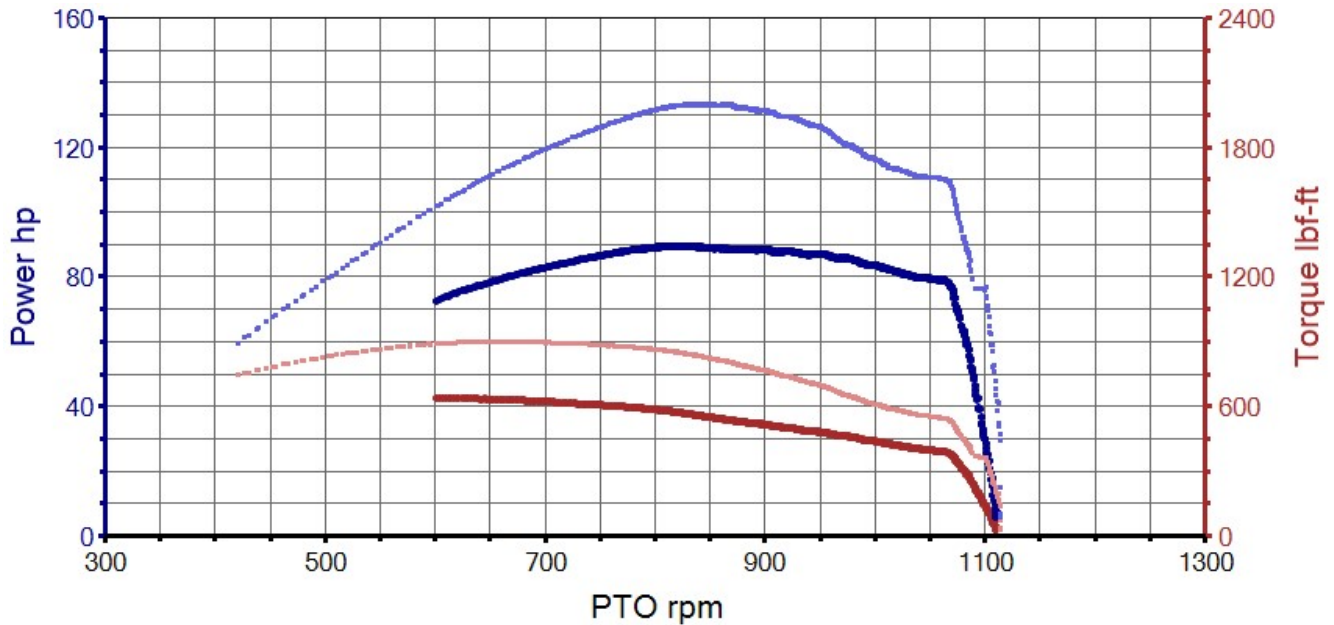

Tractor

Serial Number	: Standard	Mapped
Manufacturer	: John Deere	John Deere
Model	: 6420s	6420s

Test Results

High Idle	: 5.7 hp	1110 rpm	5.8 hp	1114 rpm
PTO Speed	: 83.6 hp	1000 rpm	116.4 hp	1000 rpm
Max Power	: 89.5 hp	823 rpm	133.5 hp	836 rpm
Max Torque	: 637 lbf-ft	625 rpm	901 lbf-ft	656 rpm