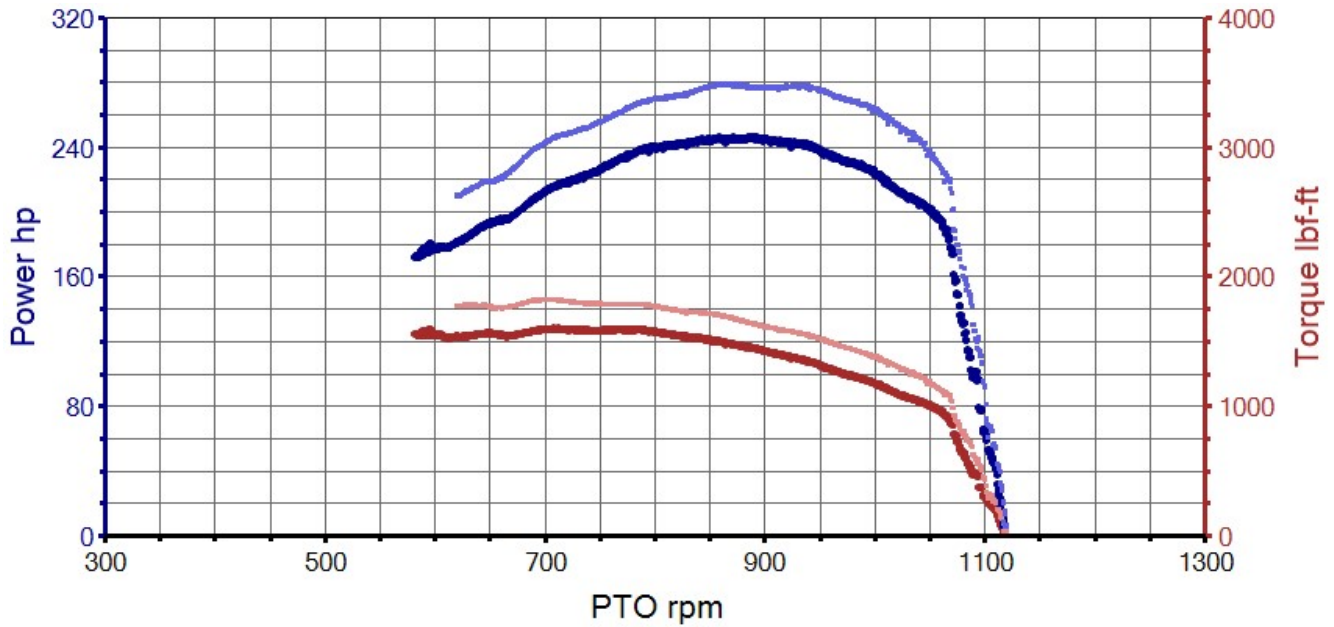

## Test Results

High Idle	: 5.7 hp	1117 rpm	5.8 hp	1120 rpm
PTO Speed	: 223.7 hp	1000 rpm	263.9 hp	1000 rpm
Max Power	: 246.4 hp	859 rpm	279.6 hp	866 rpm
Max Torque	: 1603 lbf-ft	708 rpm	1828 lbf-ft	709 rpm