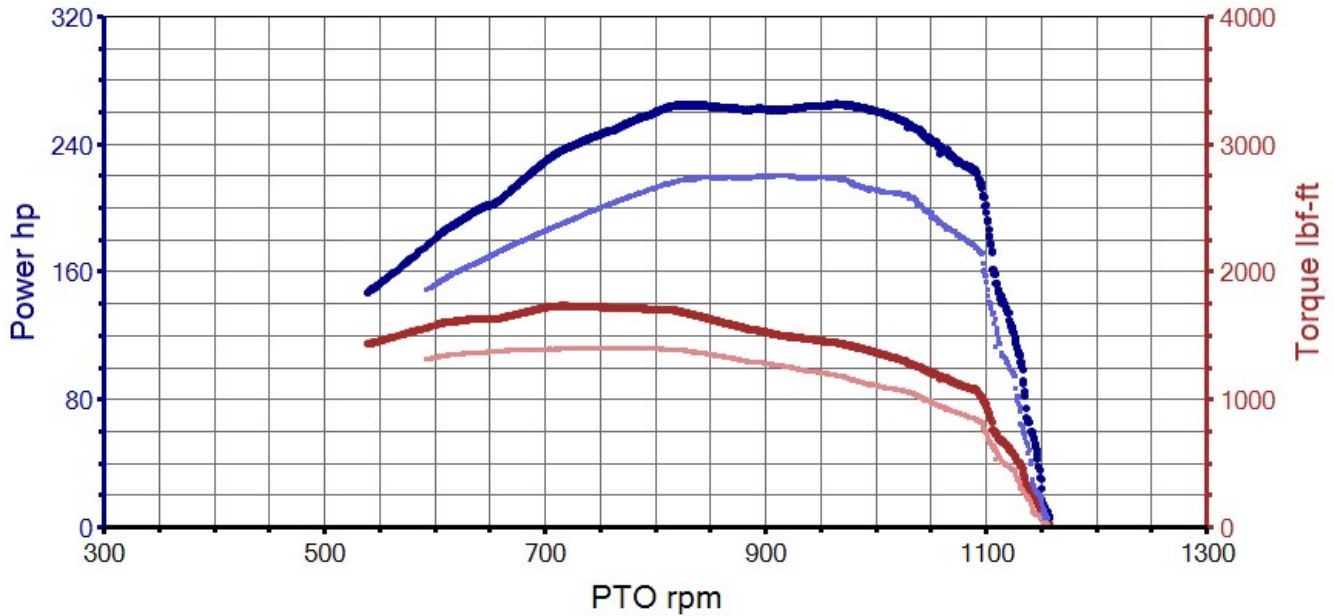

Tractor

Registration	: Turbo Ted	Turbo Ted
Serial Number	: Mapped 2	Standard
Manufacturer	: John Deere	John Deere
Model	: 6215R	6215R

Test Results

High Idle	:	6.0 hp	1157 rpm	6.0 hp	1155 rpm
PTO Speed	:	260.9 hp	1000 rpm	211.2 hp	1000 rpm
Max Power	:	265.4 hp	965 rpm	220.8 hp	919 rpm
Max Torque	:	1735 lbf-ft	718 rpm	1404 lbf-ft	752 rpm