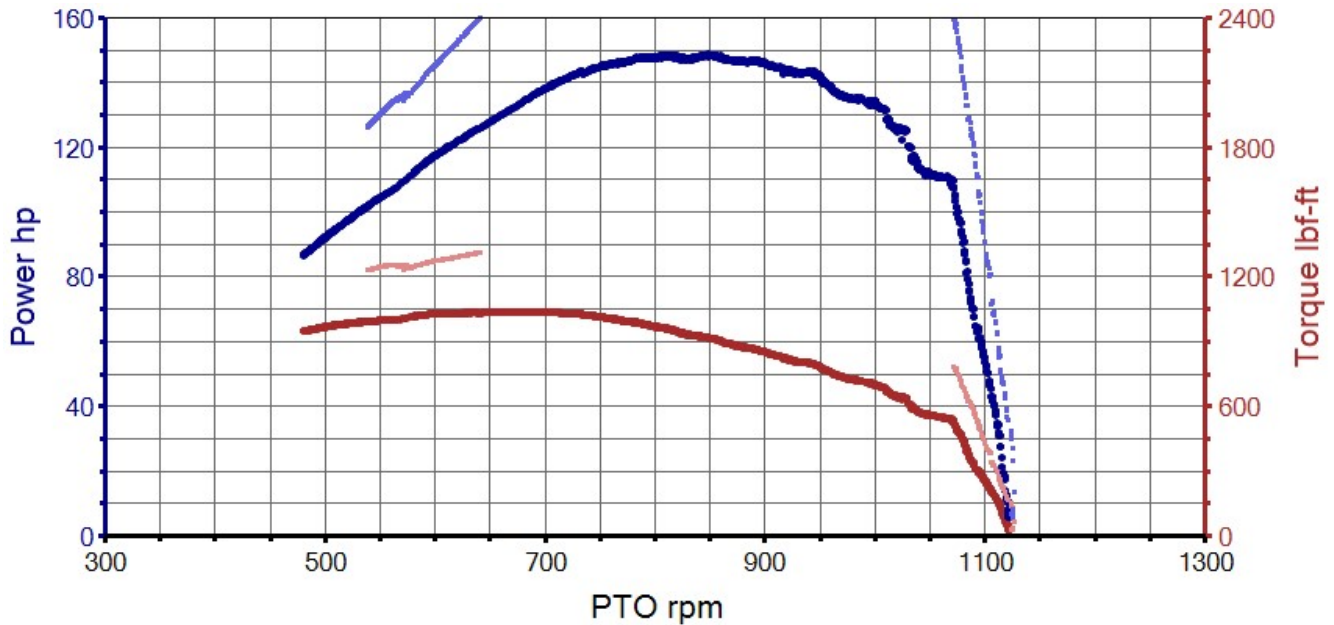

Tractor

Serial Number	: Standard	Mapped
Manufacturer	: John Deere	John Deere
Model	: 6150R	6150R

Test Results

High Idle	: 5.8 hp	1122 rpm	5.8 hp	1125 rpm
PTO Speed	: 134.0 hp	1000 rpm	188.3 hp	1000 rpm
Max Power	: 148.7 hp	848 rpm	198.3 hp	854 rpm
Max Torque	: 1039 lbf-ft	693 rpm	1344 lbf-ft	736 rpm