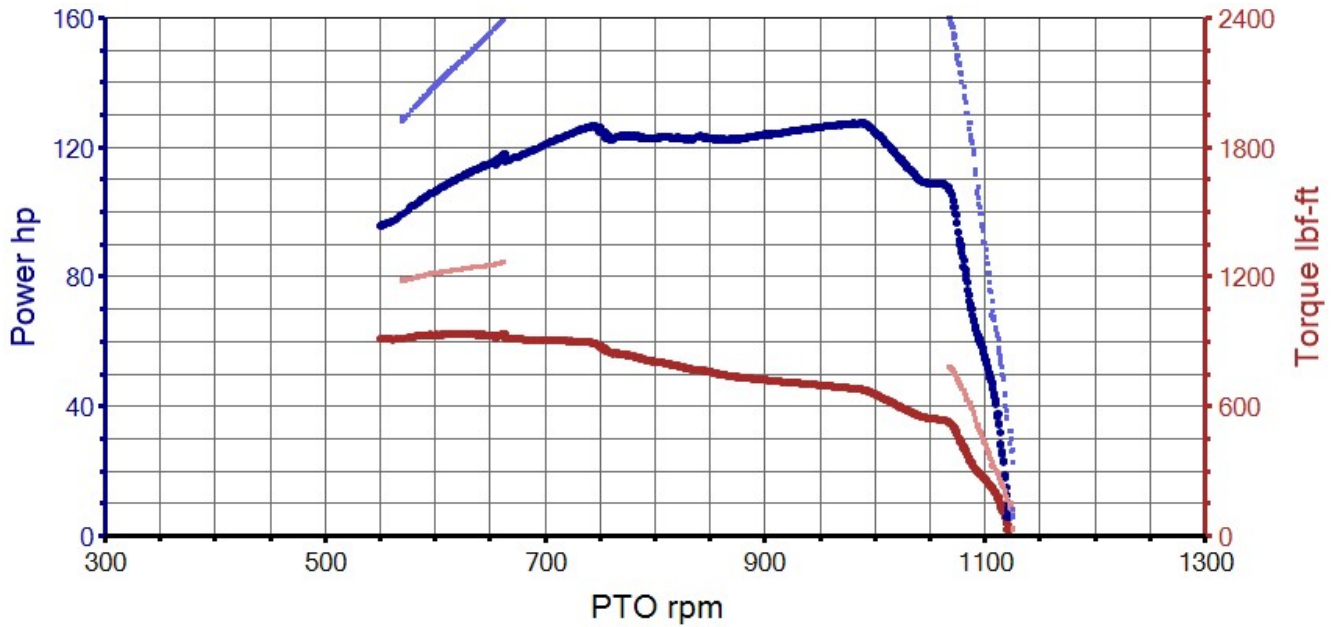

Tractor

Serial Number	: Standard	Mapped
Manufacturer	: John Deere	John Deere
Model	: 6140R	6140R

Test Results

High Idle	: 5.8 hp	1122 rpm	5.8 hp	1125 rpm
PTO Speed	: 124.9 hp	1000 rpm	177.6 hp	1000 rpm
Max Power	: 127.6 hp	987 rpm	190.1 hp	844 rpm
Max Torque	: 935 lbf-ft	626 rpm	1286 lbf-ft	728 rpm