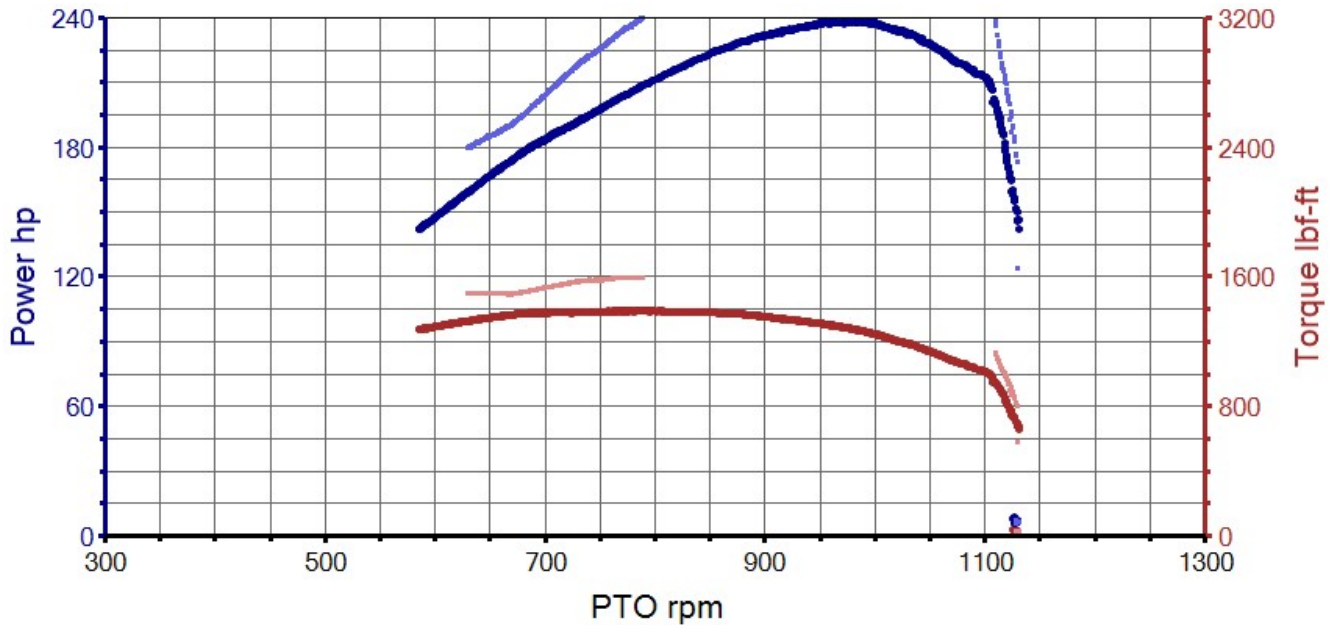

Tractor

Serial Number	: Standard	Mapped
Manufacturer	: JCB	JCB
Model	: 4220	4220

Test Results

High Idle	: 5.9 hp	1130 rpm	5.9 hp	1128 rpm
PTO Speed	: 237.7 hp	1000 rpm	273.6 hp	1000 rpm
Max Power	: 238.8 hp	981 rpm	274.0 hp	998 rpm
Max Torque	: 1391 lbf-ft	786 rpm	1600 lbf-ft	792 rpm