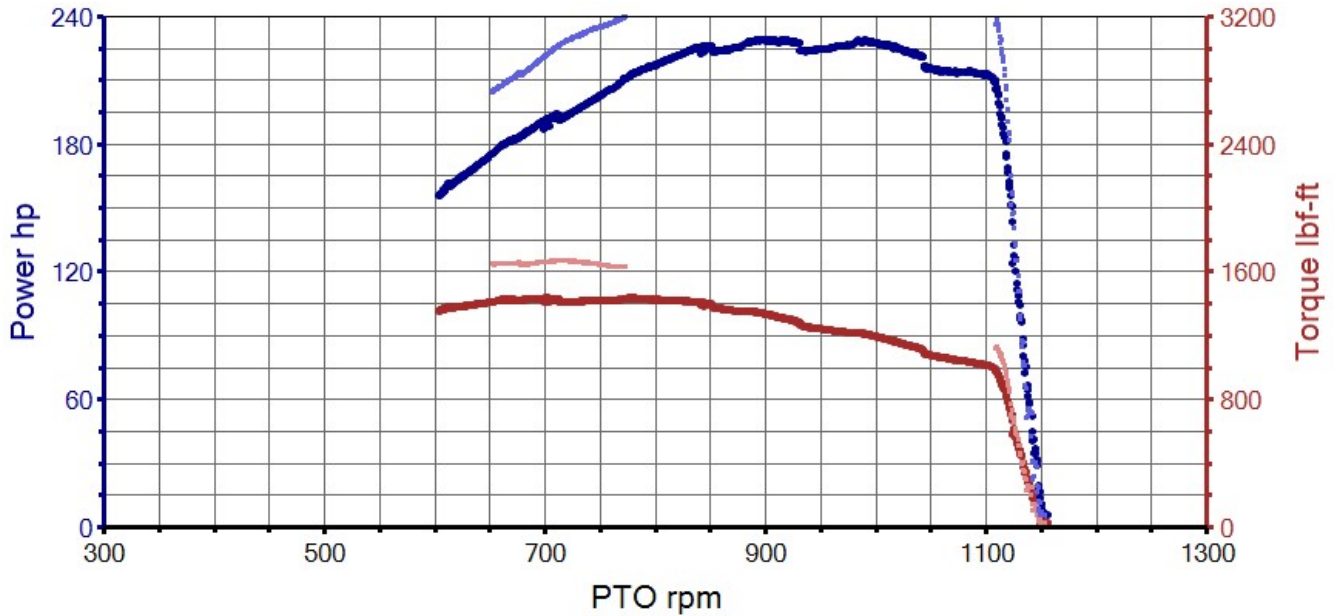

Tractor

Serial Number	: Standard	Mapped
Year	: 2016	2016
Manufacturer	: Fendt	Fendt
Model	: 724 Tier4	724 Tier4

Test Results

High Idle	: 6.0 hp	1149 rpm	6.0 hp	1148 rpm
PTO Speed	: 227.7 hp	1000 rpm	251.1 hp	1000 rpm
Max Power	: 229.4 hp	899 rpm	257.5 hp	916 rpm
Max Torque	: 1437 lbf-ft	781 rpm	1672 lbf-ft	718 rpm