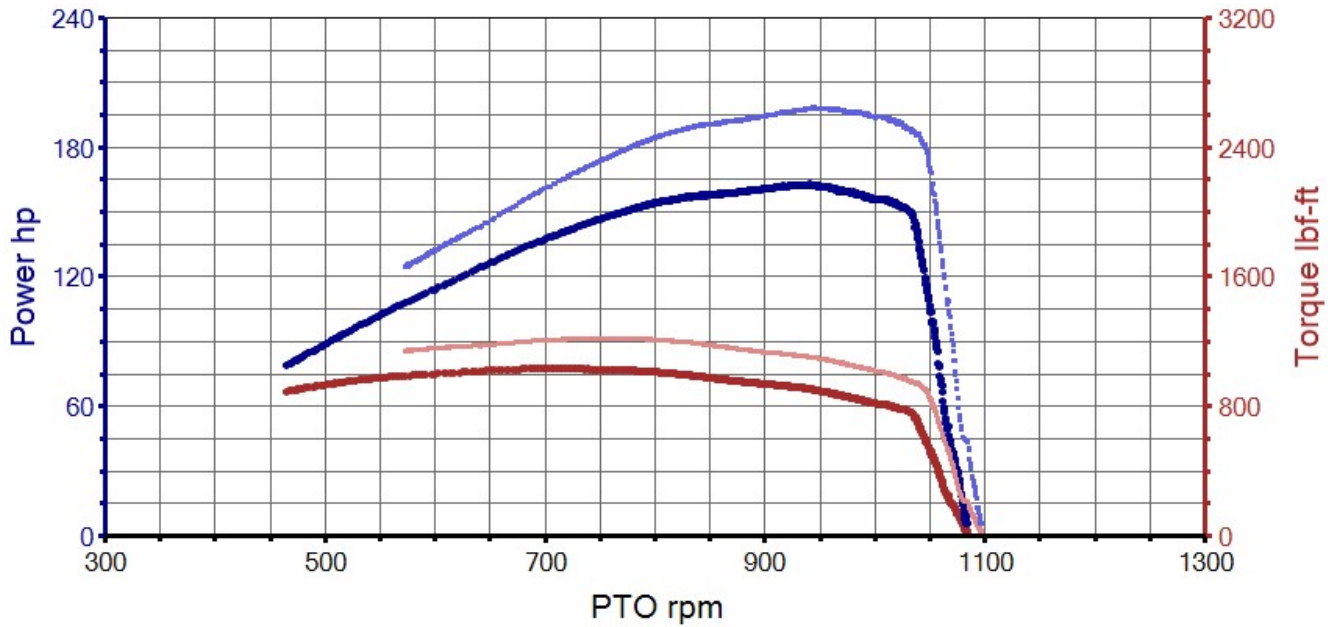

Tractor

Serial Number	: Standard	Mapped Stage2
Manufacturer	: Deutz-Fahr	Deutz-Fahr
Model	: 6160	6160

Test Results

High Idle	: 5.6 hp	1083 rpm	5.6 hp	1096 rpm
PTO Speed	: 155.9 hp	1000 rpm	194.3 hp	1000 rpm
Max Power	: 162.8 hp	940 rpm	198.4 hp	944 rpm
Max Torque	: 1033 lbf-ft	716 rpm	1218 lbf-ft	748 rpm