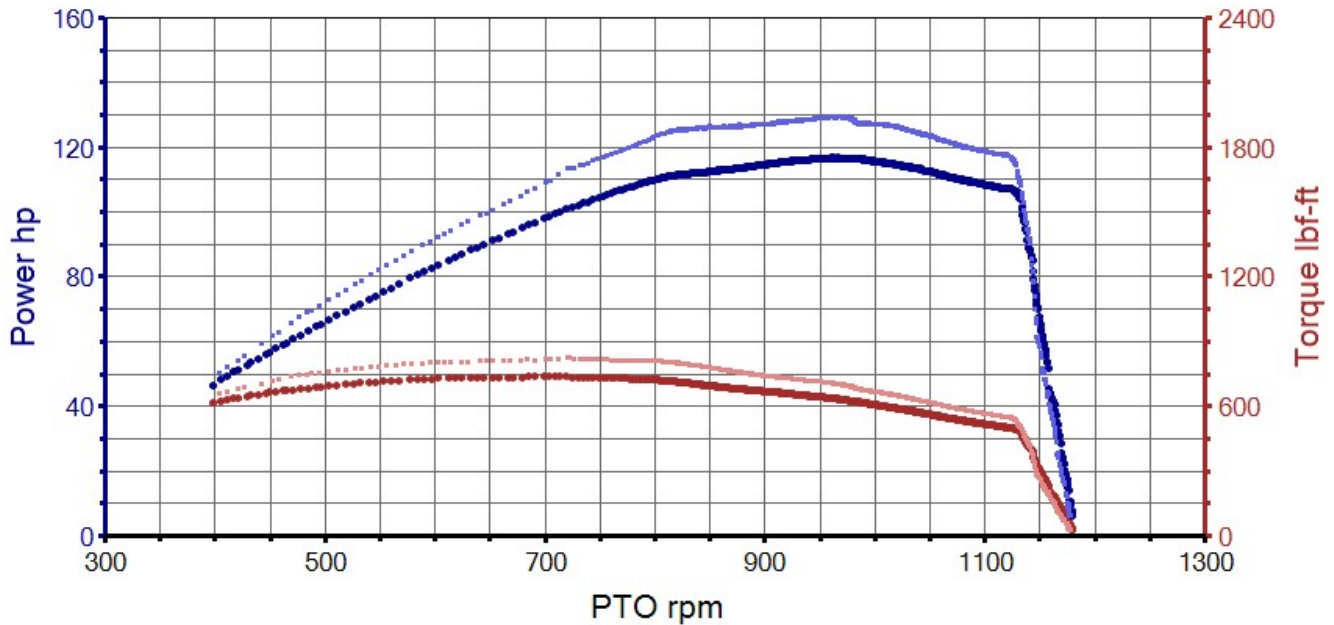

Tractor

Serial Number	: Mapped	Standard
Manufacturer	: Deutz-Fahr	Deutz-Fahr
Model	: 5110	5110

Test Results

High Idle	: 6.1 hp	1180 rpm	6.1 hp	1177 rpm
PTO Speed	: 115.7 hp	1000 rpm	127.2 hp	1000 rpm
Max Power	: 116.8 hp	966 rpm	129.8 hp	967 rpm
Max Torque	: 738 lbf-ft	701 rpm	827 lbf-ft	720 rpm