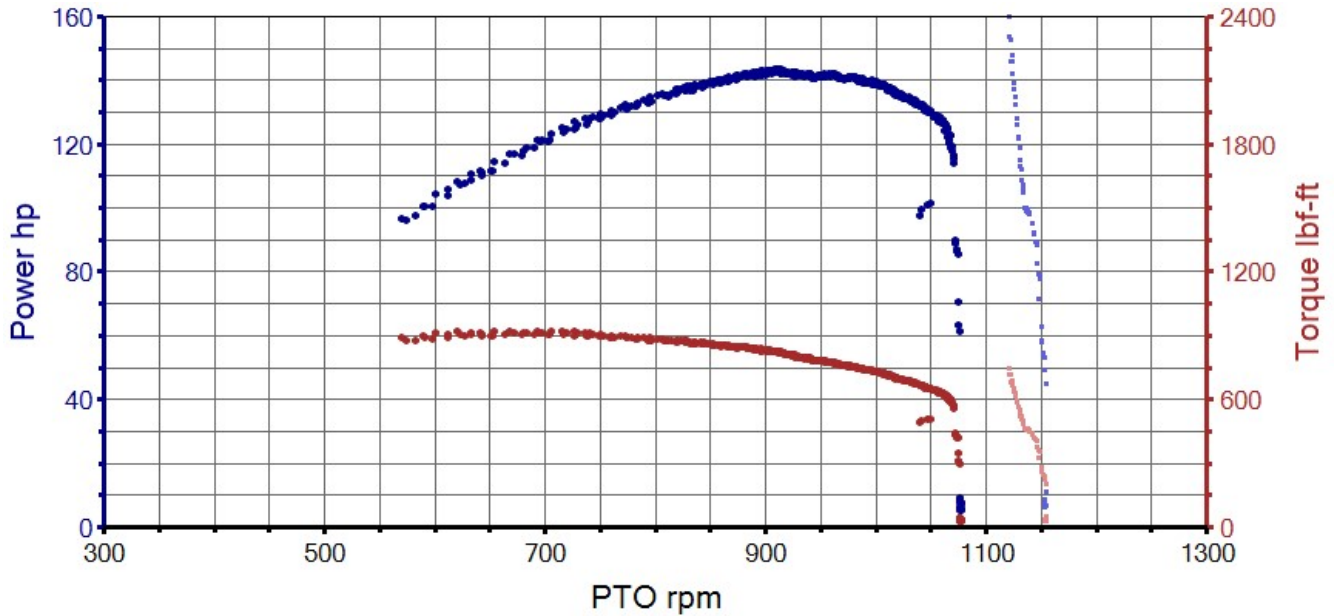

Tractor

Registration	: CB	CB
Serial Number	: Standard	Mapped + EGR & VGT Deleted
Manufacturer	: John Deere	John Deere
Model	: 7530	7530
Engine Type	:	

Test Results

High Idle	:	5.5 hp	1077 rpm	6.0 hp	1154 rpm
PTO Speed	:	139.3 hp	1000 rpm	226.6 hp	1000 rpm
Max Power	:	143.6 hp	911 rpm	230.5 hp	962 rpm
Max Torque	:	921 lbf-ft	668 rpm	1414 lbf-ft	613 rpm