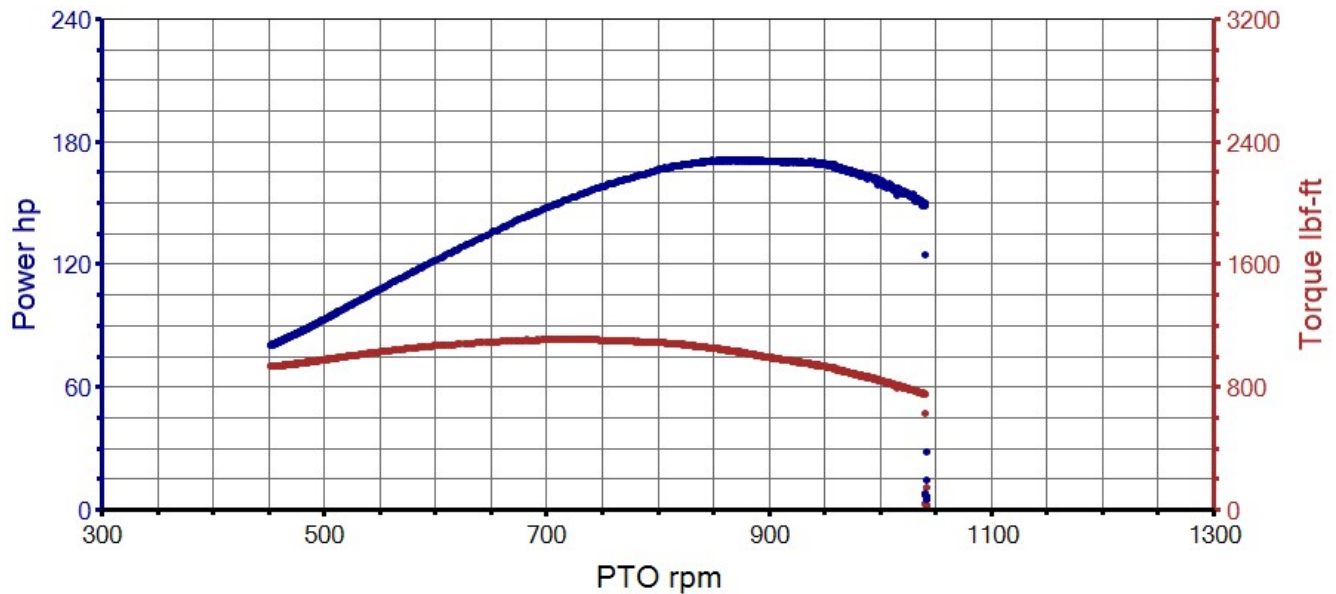

Tractor

Registration :
 Manufacturer : John Deere
 Serial Number : Mapped, EGR Delete, 40k Delete
 Model : 6630

Test Results

High Idle : 5.3 hp 1041 rpm
 PTO Speed : 161.1 hp 1000 rpm
 Max Power : 171.3 hp 874 rpm
 Max Torque : 1110 lbf-ft 716 rpm
 Torque Reserve :

rpm	hp	lbf-ft	rpm	hp	lbf-ft
1041	5.3	27	700	147.7	1108
1000	160.8	845	648	134.9	1092
950	169.1	935	600	122.2	1069
900	170.4	995	550	108.0	1030
850	170.5	1054	500	93.1	978
800	166.4	1092	452	80.4	935
750	157.9	1106			