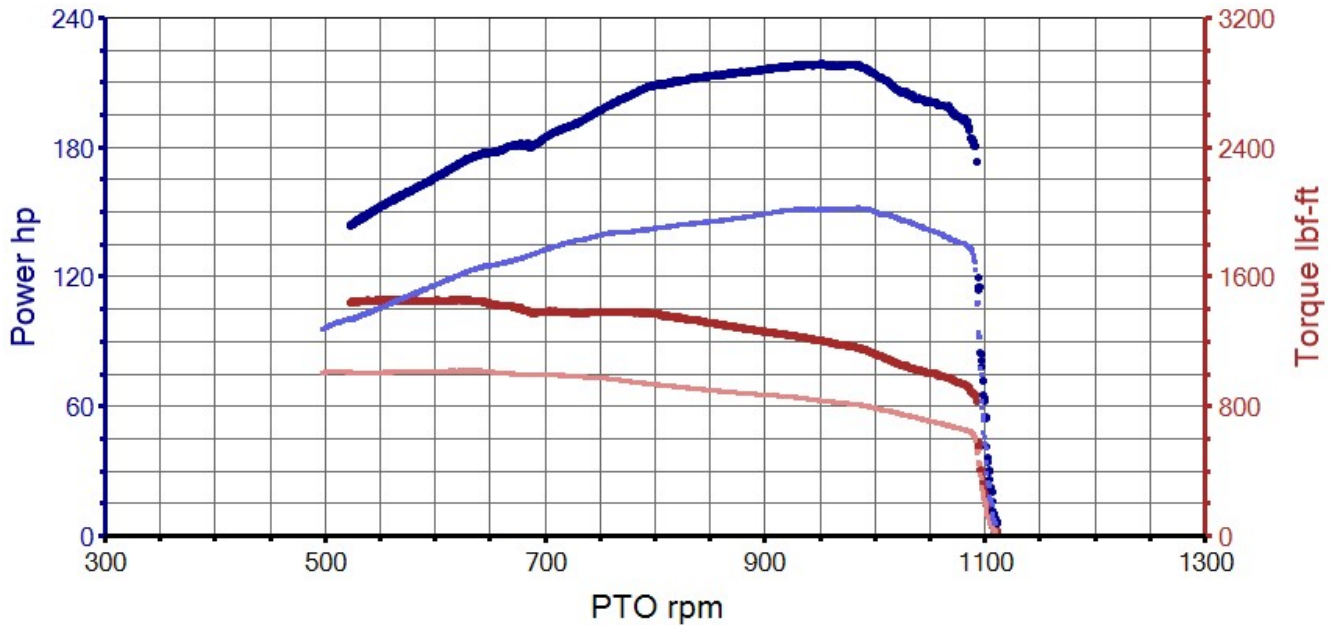

Tractor

Serial Number	: Mapped	Standard
Manufacturer	: Massey Ferguson	Massey Ferguson
Model	: 6480 Tier3 Sisu	6480 Tier3 Sisu

Test Results

High Idle	: 5.8 hp	1110 rpm	5.7 hp	1109 rpm
PTO Speed	: 214.1 hp	1000 rpm	150.1 hp	1000 rpm
Max Power	: 218.9 hp	953 rpm	152.0 hp	975 rpm
Max Torque	: 1460 lbf-ft	561 rpm	1022 lbf-ft	637 rpm